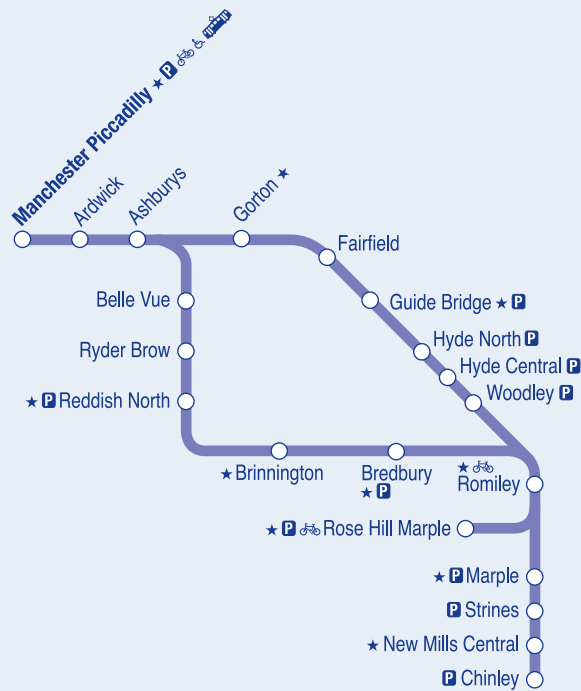

Train times

11 December 2005 to
10 June 2006

22

Manchester to
New Mills Central and
Rose Hill Marple

-  Parking available
-  Staff in attendance
-  Bicycle store facility
-  Metrolink Interchange stations
-  Disabled assistance available

Northern

To find out more about Northern rail services, stations and ticket deals visit our web site: www.northernrail.org

This booklet shows the complete train service between New Mills Central/Rose Hill Marple and Manchester. For train services to and from the Hope Valley and Sheffield see Guide 23.